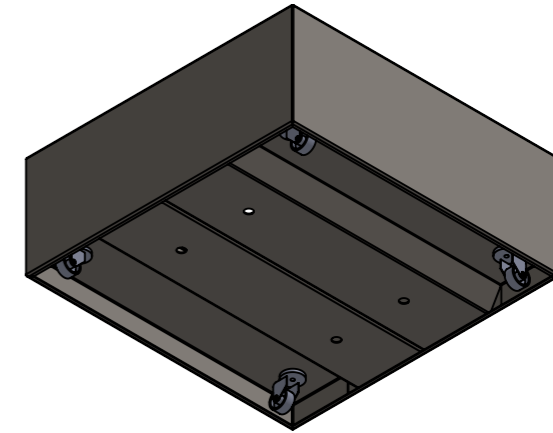

DETAIL A
SCALE 1 : 2

SECTION B-B

DRAWN	Luuk van den Heuvel	DATE	18-2-2021
REVISION	Pleuni Bongers	DATE	26-5-2021

TITLE:	3mm Aluminum	
Drawing:	AFWL 5.3	A3

ADEZZ[®]
WE PRODUCE GARDEN PRODUCTS FOR PROFESSIONALS