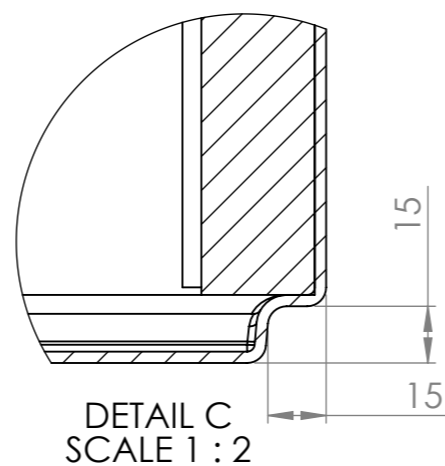

SECTION A-A

ITEM NO.	PART NUMBER	DESCRIPTION	QTY.
1	PB2.2 Polyester		1
2	PB2.2 EPS60 2		4
3	PB2.2 EPS60		12

DRAWN	Joris Koppens	DATE	3-10-2019
REVISION			

TITLE: 3mm Fibreglass

**ADEZZ**<sup>®</sup>  
WE PRODUCE GARDEN PRODUCTS FOR PROFESSIONALS

Liessentstraat 4, 5405 AG Uden (NL).  
t 0031 (0)413 - 27 41 68.  
e info@adezz.com, i www.adezz.com

Drawing: PB2.2 1600x1600x600 A3