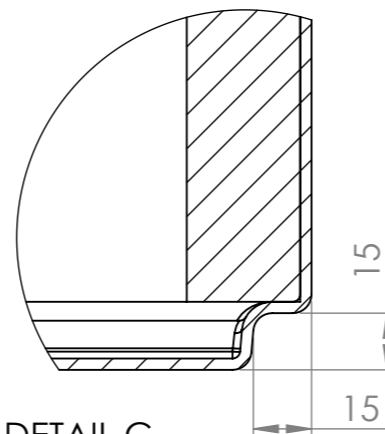

DETAIL B
SCALE 1 : 2

SECTION A-A

DETAIL C
SCALE 1 : 2

ITEM NO.	PART NUMBER	DESCRIPTION	QTY.
1	PB22.1 Polyester		1
2	PB22.1 EPS60		4
3	PB22.1 EPS60 2		2

		DATE
DRAWN	Joris Koppens	3-10-2019
REVISION	Benny Dijkhuis	9-7-2021

TITLE:
3mm Fibreglass

ADEZZ[®]
WE PRODUCE GARDEN PRODUCTS FOR PROFESSIONALS

Liessentstraat 4, 5405 AG Uden (NL).
t 0031 (0)413 - 27 41 68.
e info@adezz.com, i www.adezz.com

Drawing: PB22.1 1500x500x600 A3