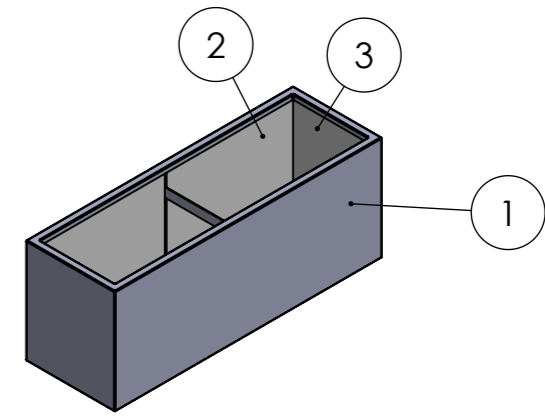

DETAIL B
SCALE 1 : 2

SECTION A-A

DETAIL C
SCALE 1 : 2

ITEM NO.	PART NUMBER	DESCRIPTION	QTY.
1	PB22.1 Polyester		1
2	PB22.1 EPS60		4
3	PB22.1 EPS60 2		2

		DATE
DRAWN	Joris Koppens	3-10-2019
REVISION	Benny Dijkhuis	9-7-2021

TITLE:
3mm Fibreglass

ADEZZ[®]
WE PRODUCE GARDEN PRODUCTS FOR PROFESSIONALS

Liessentstraat 4, 5405 AG Uden (NL).
t 0031 (0)413 - 27 41 68.
e info@adezz.com, i www.adezz.com

Drawing: PB22.1 1500x500x600 A3