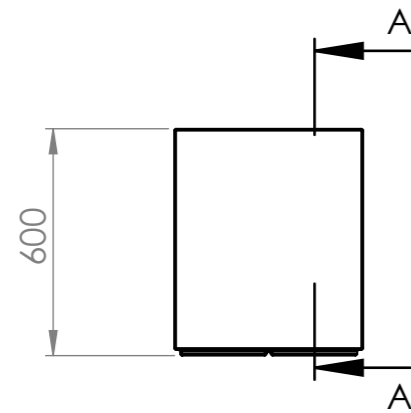

DETAIL B
SCALE 1 : 2

SECTION A-A

DETAIL C
SCALE 1 : 2

ITEM NO.	PART NUMBER	DESCRIPTION	QTY.
1	PB22.1 Polyester		1
2	PB22.1 EPS60		4
3	PB22.1 EPS60 2		2

		DATE
DRAWN	Joris Koppens	3-10-2019
REVISION	Benny Dijkhuis	9-7-2021

TITLE:
3mm Fibreglass

ADEZZ[®]
WE PRODUCE GARDEN PRODUCTS FOR PROFESSIONALS

Liessentstraat 4, 5405 AG Uden (NL).
t 0031 (0)413 - 27 41 68.
e info@adezz.com, i www.adezz.com

Drawing: PB22.1 1500x500x600 A3