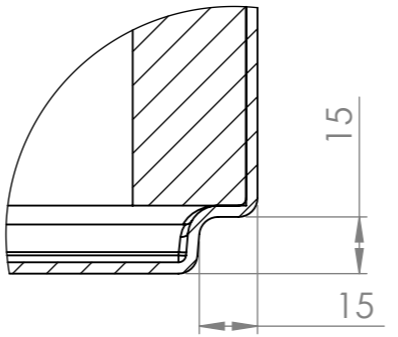

SECTION A-A

DETAIL B
SCALE 1 : 2

DETAIL C
SCALE 1 : 2

ITEM NO.	PART NUMBER	THICKNESS	DESCRIPTION	QTY.
1	PB24.4 Polyester			1
2	PB24.4 EPS60 2			2
3	PB24.4 EPS60			4

DRAWN	Benny Dijkhuis	DATE	9-7-2021
REVISION			

TITLE: 3mm Fibreglass

ADEZZ[®]
WE PRODUCE GARDEN PRODUCTS FOR PROFESSIONALS

Liessentstraat 4, 5405 AG Uden (NL).
t 0031 (0)413 - 27 41 68.
e info@adezz.com, i www.adezz.com

Drawing: PB24.4 800x400x800 A3