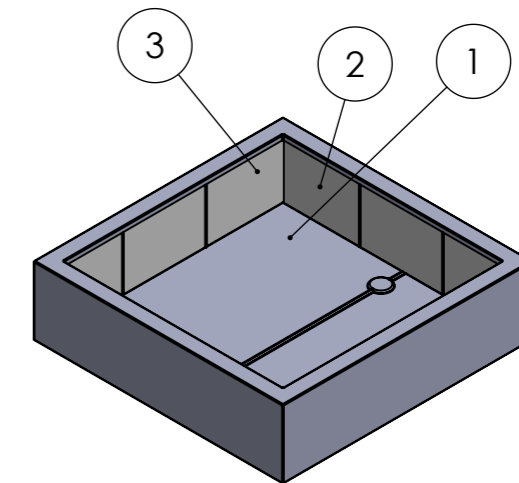

DETAIL B
SCALE 1 : 2

SECTION A-A

DETAIL C
SCALE 1 : 2

ITEM NO.	PART NUMBER	THICKNESS	DESCRIPTION	QTY.
1	PB3.3 Polyester			1
2	PB3.3 EPS60 2			4
3	PB3.3 EPS60			8

DRAWN	Joris Koppens	DATE	1-10-2019
REVISION			

TITLE:
3mm Fibreglass

ADEZZ[®]
WE PRODUCE GARDEN PRODUCTS FOR PROFESSIONALS

Liessentstraat 4, 5405 AG Uden (NL).
t 0031 (0)413 - 27 41 68.
e info@adezz.com, i www.adezz.com

Drawing: PB3.3 1400x1400x400 A3