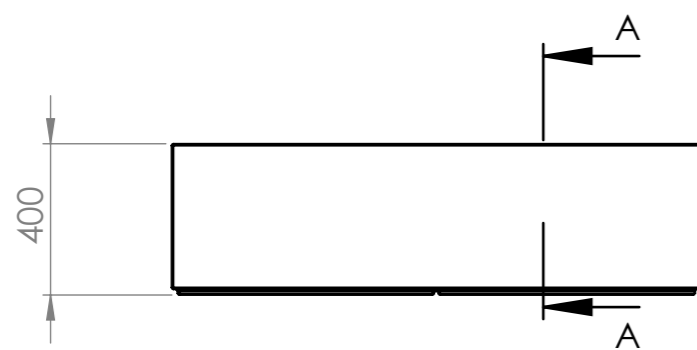

DETAIL B
SCALE 1 : 2

SECTION A-A

DETAIL C
SCALE 1 : 2

ITEM NO.	PART NUMBER	THICKNESS	DESCRIPTION	QTY.
1	PB3.3 Polyester			1
2	PB3.3 EPS60 2			4
3	PB3.3 EPS60			8

DRAWN	Joris Koppens	DATE	1-10-2019
REVISION			

TITLE:
3mm Fibreglass

ADEZZ[®]
WE PRODUCE GARDEN PRODUCTS FOR PROFESSIONALS

Liessentstraat 4, 5405 AG Uden (NL).
t 0031 (0)413 - 27 41 68.
e info@adezz.com, i www.adezz.com

Drawing: PB3.3 1400x1400x400 A3