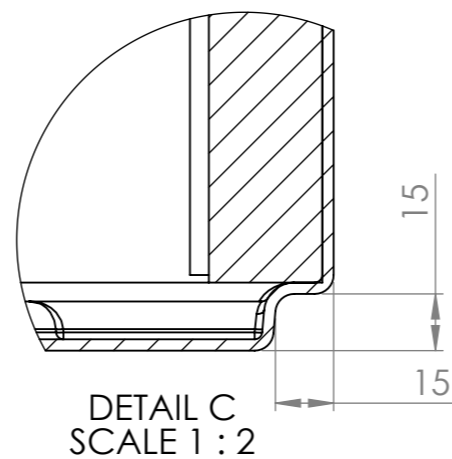

SECTION A-A

ITEM NO.	PART NUMBER	DESCRIPTION	QTY.
1	PB4.2 Polyester		1
2	PB4.2 EPS60 2		4
3	PB4.2 EPS60		8

DRAWN	Joris Koppens	DATE	3-10-2019
REVISION			

TITLE: 3mm Fibreglass

ADEZZ
WE PRODUCE GARDEN PRODUCTS FOR PROFESSIONALS

Liessentstraat 4, 5405 AG Uden (NL).
t 0031 (0)413 - 27 41 68.
e info@adezz.com, i www.adezz.com

Drawing: PB4.2 1200x1200x600 A3