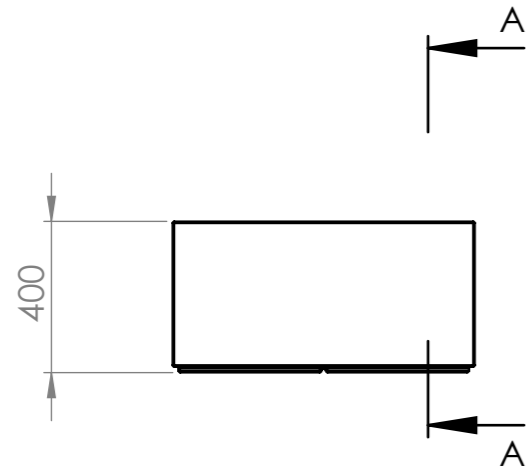

DETAIL B
SCALE 1 : 2

SECTION A-A

DETAIL C
SCALE 1 : 2

ITEM NO.	PART NUMBER	DESCRIPTION	QTY.
1	PB6.3 Polyester		1
2	PB6.3 EPS60 2		4
3	PB6.3 EPS60		8

DRAWN	Joris Koppens	DATE	3-10-2019
REVISION			

TITLE:
3mm Fibreglass

ADEZZ[®]
WE PRODUCE GARDEN PRODUCTS FOR PROFESSIONALS

Liessentstraat 4, 5405 AG Uden (NL).
t 0031 (0)413 - 27 41 68.
e info@adezz.com, i www.adezz.com

Drawing: PB6.3 800x800x400 A3