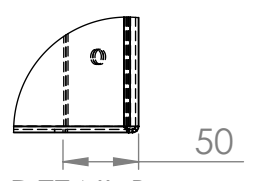

DETAIL A  
SCALE 1 : 5

DETAIL B  
SCALE 1 : 5

DRAWN	Luuk van den Heuvel	DATE	18-2-2022
REVISION			

TITLE:	Thickness 2 mm	
Drawing:	CAWC10.1 & VGWC10.1	A3

**ADEZZ**<sup>®</sup>  
WE PRODUCE GARDEN PRODUCTS FOR PROFESSIONALS