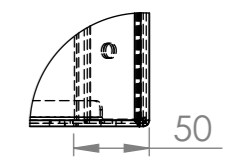

DETAIL A
SCALE 1 : 5

DETAIL B
SCALE 1 : 5

DRAWN	Luuk van den Heuvel	DATE	18-2-2022
REVISION			

TITLE: Thickness 2 mm

ADEZZ[®]
WE PRODUCE GARDEN PRODUCTS FOR PROFESSIONALS

Liessentstraat 4, 5405 AG Uden (NL).
t 0031 (0)413 - 27 41 68.
e info@adezz.com, i www.adezz.com

Drawing: CAWC22.2 & VGWC22.2

A3

Color: Mass (kg): **46.34**

SCALE:1:15 SHEET 1 OF 7